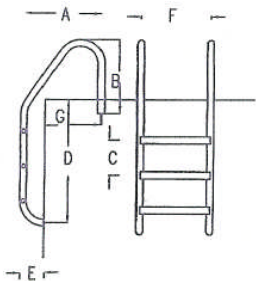

MAPLE

30% Discount

Part No.	Description	A	B	C	Price
SS-HRMS-8	8" Return to Deck	35"	8"	50"	225.00
SSHRWS-8X	8" R.T.D. X-Braced	35"	8"	50"	350.00

Birch

Part No.	Description	A	B	C	Price
SS-GRBS-8	8" Figure 4 (Pair)	33"	8"	25"	300.00

Pine

Part No.	Description	A	B	C	Price
SS-HRPS-30	Deck Mount Handrails (Pair)	30"	8.5"	27"	270.00
SS-HRPS-36	Deck Mount Handrails (Pair)	36"	8.5"	27"	290.00
SS-HRPS-42	Deck Mount Handrails (Pair)	42"	8.5"	27"	310.00
SS-HRPS-48	Deck Mount Handrails (Pair)	48"	8.5"	27"	370.00

Diving Stands

Part No.	Description	Price
SS-HRPS-30	Pair	18" 210.00
SS-HRPS-36	Pair	24" 240.00

Bronze Series Ladders

Part No.	Description	A	B	C	D	E	F	G	Price
SS-BLLT2	2 Tread Bronze	22"	16.1"	10"	26"	7"	20"	16"	280.00
SS-BLLT3	3 Tread Bronze	22"	16.1"	10"	36"	7"	20"	16"	300.00
SS-BLLT4	4 Tread Bronze	22"	16.1"	10"	46"	7"	20"	16"	430.00
SS-BLLT5	5 Tread Bronze	22"	16.1"	10"	56"	7"	20"	16"	550.00

Bronze Series Ladders w/ Stainless Treads

Part No.	Description	A	B	C	D	E	F	G	Price
SS-BLST2	2 Tread Bronze	22"	16.1"	10"	26"	7"	20"	16"	340.00
SS-BLST3	3 Tread Bronze	22"	16.1"	10"	36"	7"	20"	16"	350.00
SS-BLST4	4 Tread Bronze	22"	16.1"	10"	46"	7"	20"	16"	480.00
SS-BLST5	5 Tread Bronze	22"	16.1"	10"	56"	7"	20"	16"	590.00