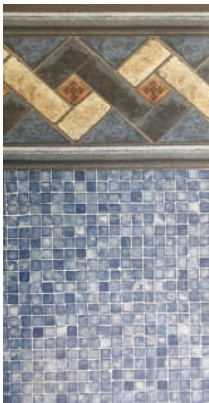

Non-standard or usually Non-rectangle special charges:

1. Kidney, figure 8, roman end, or any free form design. (w/o AB dimensions)	+150.00
2. Free forms with AB plotting measurements (additional to above)	+100.00
3. Complex-shaped or multi-depth pools (more than 2 depths)	+140.00
4. Deep end greater than 9'-0"	+140.00
5. Straight slope pools (no side slopes or deep end hopper) Dig #60 or #61	+140.00
6. Safety ledge over 8"	+150.00
7. Wall height Under 36" or Over 42"	+150.00
8. In stock 20 mil liners discount	Deduct 20%
9. In stock 27 mil and 30 mil liners discount	Deduct 10%
10. Returning customers and pools we have installed discount	Good Deal!!!

See just some of our in stock selections below!!

Mountain Top | Blue Mosaic