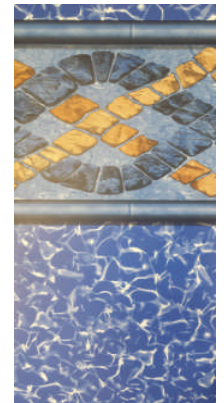

Michiana Swimming Pool Co.

MichianaPools.Com

Michiana Swim Supply

732 S. 11th Street #325
Niles, Michigan 49120
Goshen: (574) 534-7400
Fax: (574) 535-0100
Nationwide: (800) 717-POOL

5776-51 Grape Road # 248
Mishawaka, Indiana 46545
Dowagiac: (269) 782-9139
Nationwide: (800) 717-POOL

Professional standard rectangle pool liner installation includes:

ALL LISTED BELOW

1. Measurement of finish dimensions to ensure proper fit.
2. Ordering or your custom liner with selected design.
3. Drain the pool far away from pool edge.
4. Remove the old liner and faceplates.
5. Disposal of the old liner.
6. Clean the walls and bottom of debris.
7. Re-trowel sand bottom or patch vermiculite if necessary.
8. Install your NEW custom liner and vacuum form to stretch.
9. Fill with house water and add mineral control.
10. Remove vacuum, reinstall faceplates, replace if necessary.

Save some coins? Do some of the above yourself!

Pricing for 2017

*Typical Price on I/G Pools

20 mil or 27 mil Supermax Other 27 mil

14' x 28'	2,295.00	+250.00
16' x 32'	2,650.00	+300.00
18' x 36'	3,050.00	+350.00
20' x 40'	3,400.00	+400.00
Vinyl covered step up to 8'		+375.00
Vinyl covered step over 8'		+695.00

*Pricing may vary depending on site conditions such as ground water, soil type, accessibility, type of pool construction, coping, damage and location.

Non-standard or usually Non-rectangle special charges: